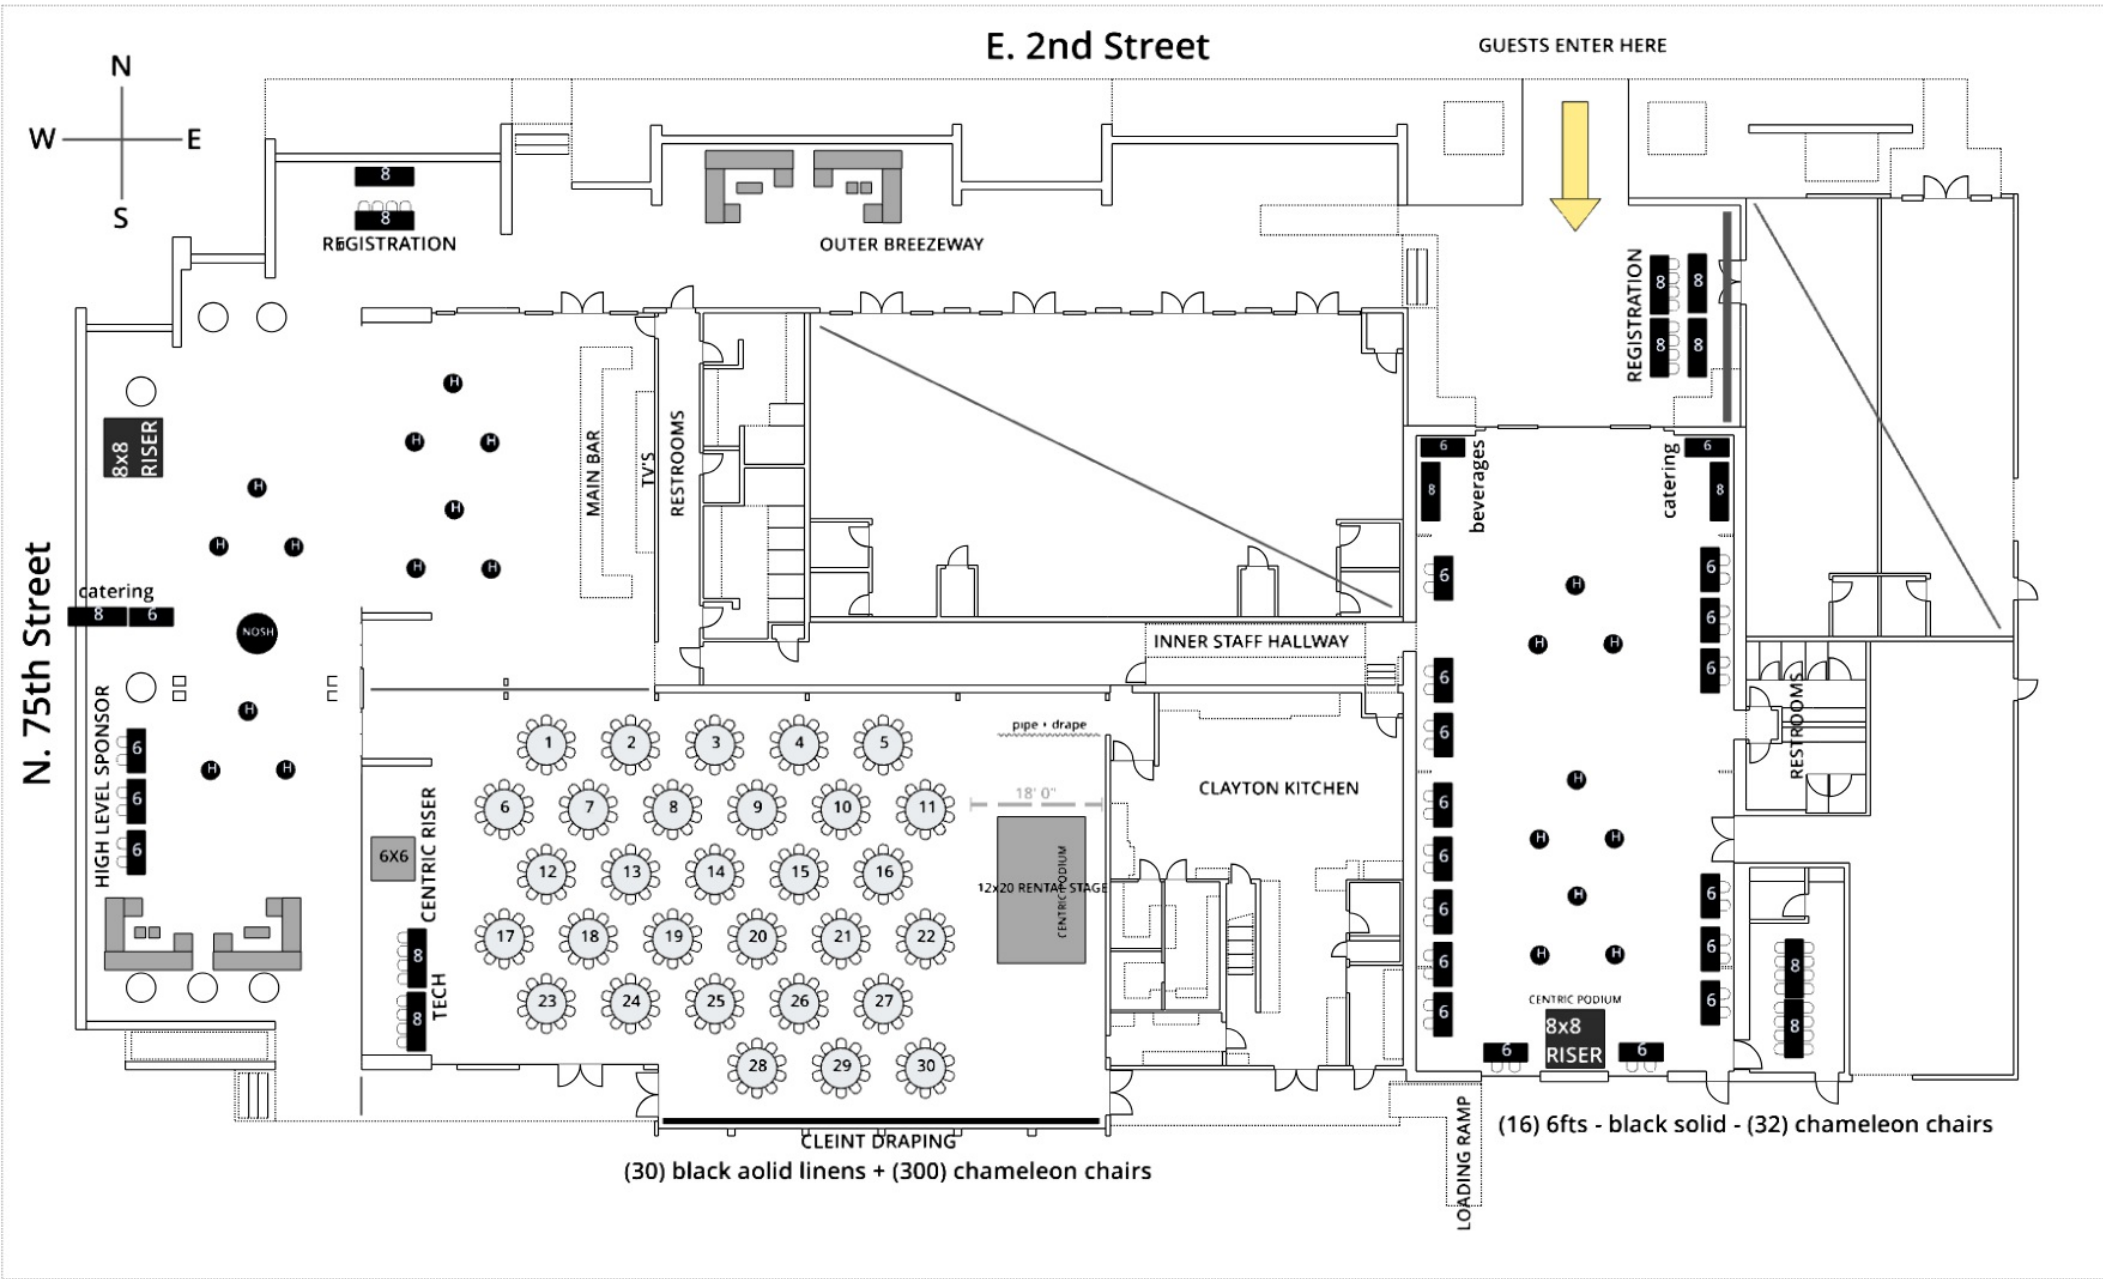

GUESTS ENTER HERE

(16) 6fts - black solid - (32) clayton XX chairs

10 Feet

E. 2nd Street

GUESTS ENTER HERE

REGISTRATION

OUTER BREEZEWAY

REGISTRATION

LUNCH BAR

AM BEVERAGE STATION
MAIN BAR
TV'S

RESTROOMS

beverages

catering

dessert + coffee

INNER STAFF HALLWAY

RESTROOMS

CLAYTON KITCHEN

N. 75th Street

HIGH LEVEL SPONSOR

CENTRIC RISER

6X6

TECH

LOADING RAMP

(16) 6fts - black solid - (32) chameleon chairs

(30) black solid linens + (300) chameleon chairs

20 Feet