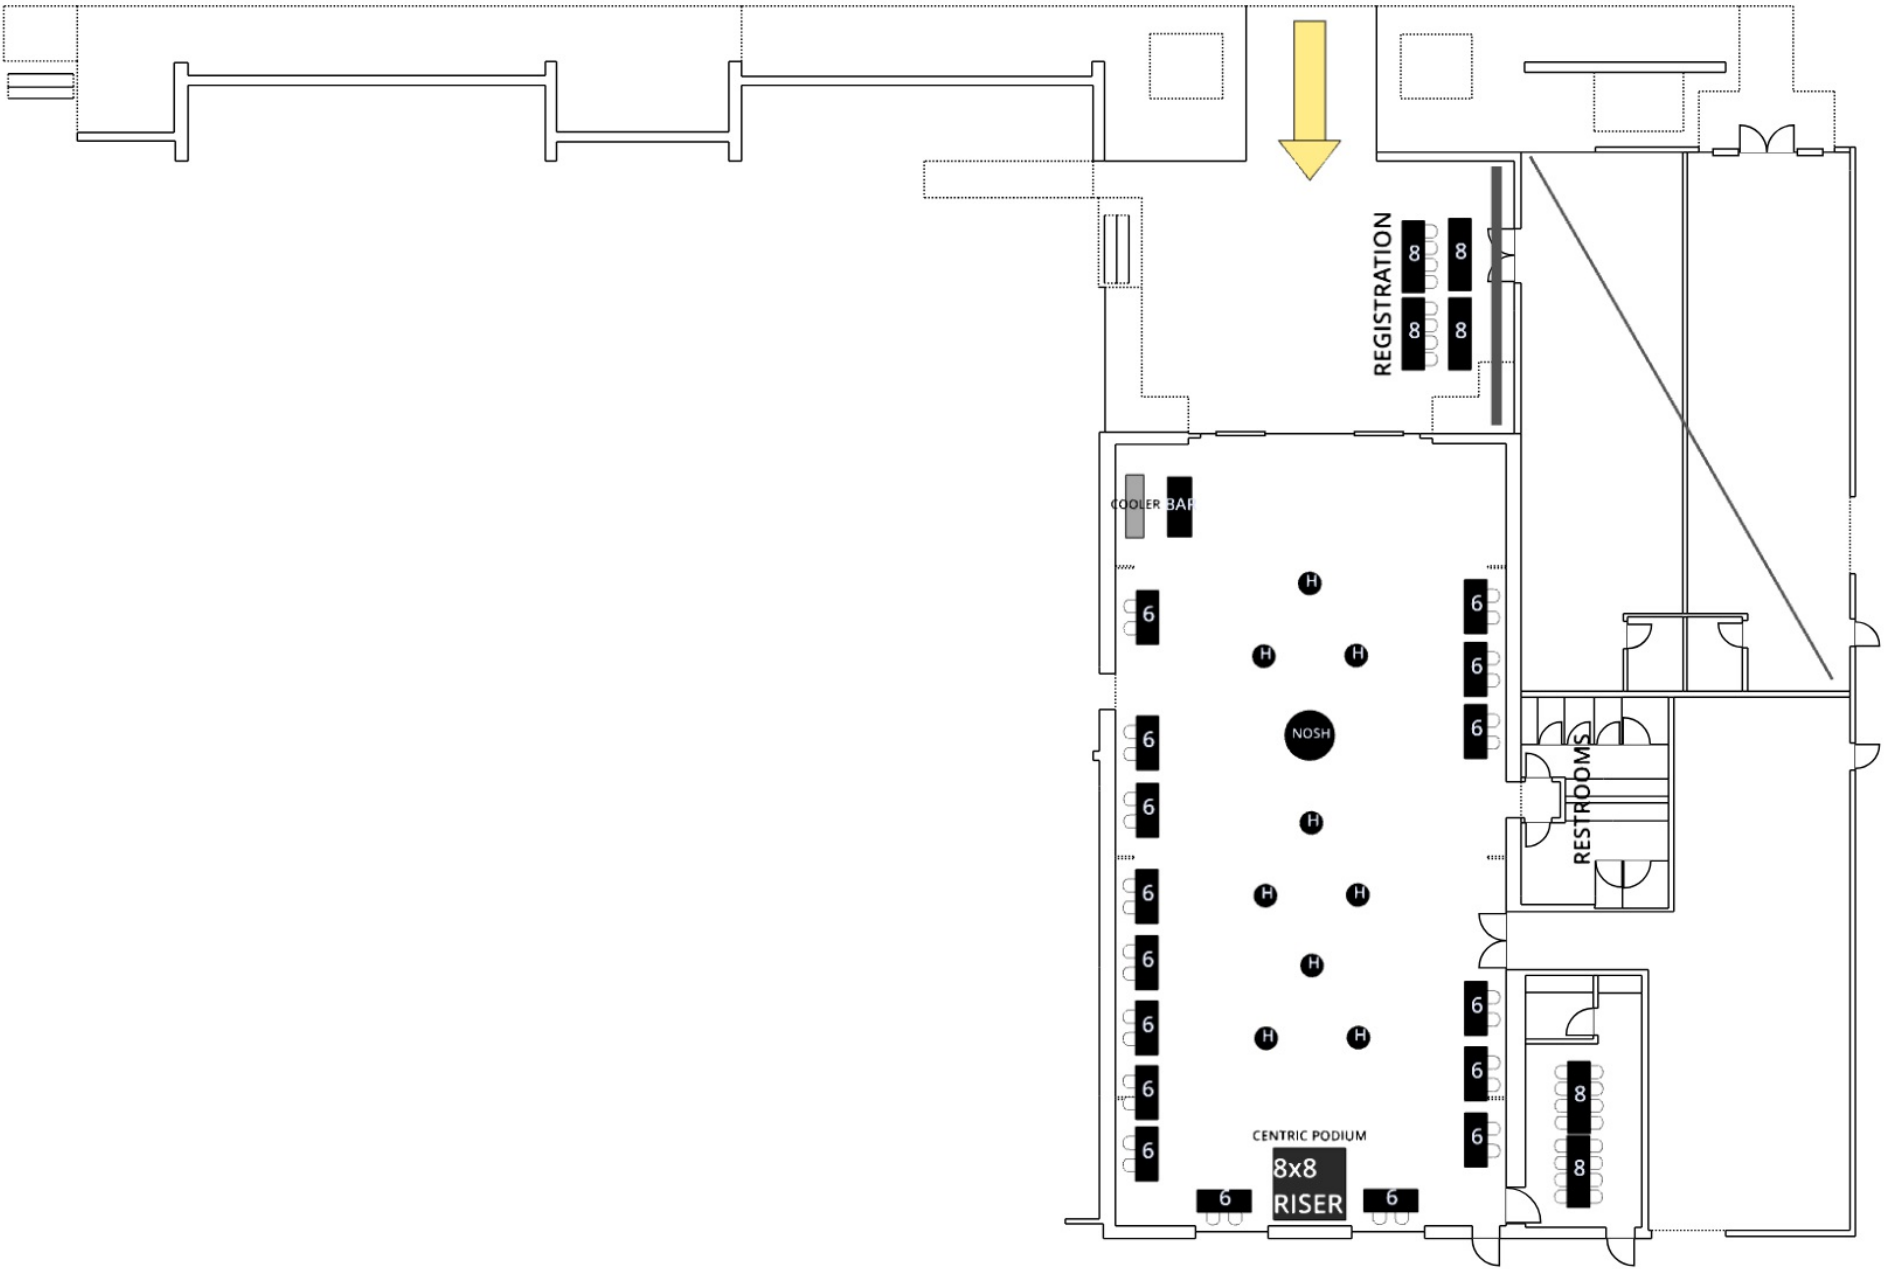

GUESTS ENTER HERE

(16) 6fts - black solid - (32) clayton XX chairs

10 Feet

E. 2nd Street

GUESTS ENTER HERE

REGISTRATION

OUTER BREEZEWAY

REGISTRATION

LUNCH BAR

AM BEVERAGE STATION
MAIN BAR
TV'S

RESTROOMS

beverages

catering

dessert + coffee

INNER STAFF HALLWAY

RESTROOMS

CLAYTON KITCHEN

N. 75th Street

HIGH LEVEL SPONSOR

CENTRIC RISER

6X6

TECH

LOADING RAMP

(16) 6fts - black solid - (32) chameleon chairs

(30) black solid linens + (300) chameleon chairs

20 Feet